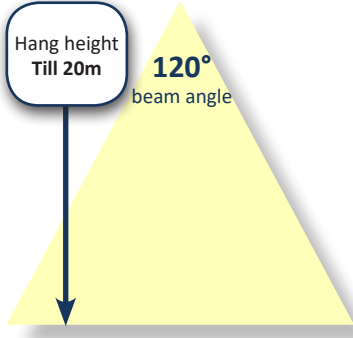

Premium LED High Bay UFO
 5000 K - 60/80/120/150/200W

I12

Specificaties / Specifications:

60W 120° 9.600 LUMEN	80W 120° 12.800 LUMEN	120W 120° 19.600 LUMEN	150W 120° 24.000 LUMEN	200W 120° 32.000 LUMEN	Meanwell HBG Power Supply
IP 65	Power Factor 0,95>	100-240 Volt	LED Nichia 3030	7 year Warranty	100.000 hours