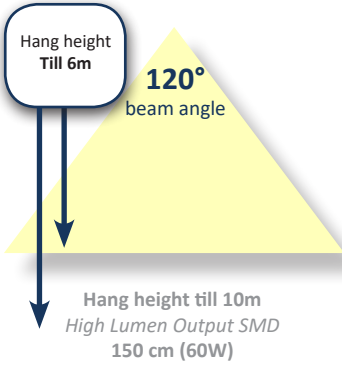

LED Tri Proof Light (Aluminium)
3000-3500 / 4000-4500 / 6000-6500 K - 120°

I13

Specificaties / Specifications:

60 cm 2000 LUMEN 20W	120 cm 4000 LUMEN 40W	150 cm 5000 LUMEN 50W	150 cm 6000 LUMEN 60W	3 / 5 year** Warranty	Aluminium
CRI 80-85	Power Factor 0,95	IP66 / IK09	Operating Temp. -25°C ~ +55°C	50.000 h Lifetime	Also with Sensor / Emergency available

Producttoepassingen / Product applications:

3000-3500K 4000-4500K 6000-6500K	Parking	Productie Production
--	---------	-------------------------

60 cm
LED
Tri Proof

LED Wattage	Length	Lumen	Lumen/Watt	TL Wattage (incl CVSA)	Energy saving	Saving	Lifetime
20W	600 mm	2200	105-115	44W	22W	50%	50.000 h

120 cm
LED
Tri Proof

LED Wattage	Length	Lumen	Lumen/Watt	TL Wattage (incl CVSA)	Energy saving	Saving	Lifetime
40W	1200 mm	4400	105-115	86W	46W	53%	50.000 h

150 cm
LED
Tri Proof

60W
Hang height
till 10m

LED Wattage	Length	Lumen	Lumen/Watt	TL Wattage (incl CVSA)	Energy saving	Saving	Lifetime
50W	1500 mm	5500	105-115	140W	90W	64%	50.000 h
60W	1568 mm	6600	105-115	140W	80W	57%	50.000 h

Product dimensions	A	B	C
Tri Proof LED 60 cm	600	94	69
Tri Proof LED 120 cm	1200	94	69
Tri Proof LED 150 cm	1500	94	69

** 5 Year Warranty: operating hours: ≤14 hours a day / 6 days per week
** 3 Year Warranty: operating hours: >14 hours a day / 6 days per week