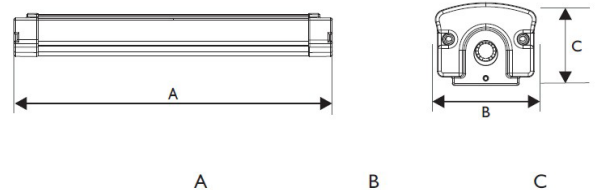

120 cm
LED
Tri Proof

LED Wattage	Length	Lumen	Lumen/Watt	TL Wattage (incl CVSA)	Energy saving	Saving	Lifetime
40W	1200 mm	4400	105-115	86W	46W	53%	50.000 h

150 cm
LED
Tri Proof

60W
Hang height
till 10m

LED Wattage	Length	Lumen	Lumen/Watt	TL Wattage (incl CVSA)	Energy saving	Saving	Lifetime
50W	1500 mm	5500	105-115	140W	90W	64%	50.000 h
60W	1568 mm	6600	105-115	140W	80W	57%	50.000 h

Product dimensions	A	B	C
Tri Proof LED 60 cm	600	94	69
Tri Proof LED 120 cm	1200	94	69
Tri Proof LED 150 cm	1500	94	69

** 5 Year Warranty: operating hours: ≤14 hours a day / 6 days per week
** 3 Year Warranty: operating hours: >14 hours a day / 6 days per week