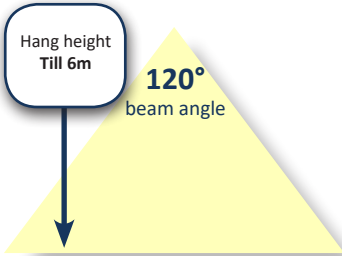

Economy LED Tri Proof Light
3000-3500 / 4000-4500 / 6000-6500 K - 120°

I15

Specificaties / Specifications:

60 cm 2000 LUMEN 20W	120 cm 3000 LUMEN 30W	150 cm 4000 LUMEN 40W	Polycarbonate	30.000 h Lifetime
CRI 80>	Power Factor 0,95	IP65 / IK07	Operating Temp. -20°C ~ +50°C	3 year Warranty

Producttoepassingen / Product applications:

3000-3500K 4000-4500K 6000-6500K	Parking	Productie Production
---	----------------	---------------------------------------

60 cm
LED
Tri Proof

LED Wattage	Length	Lumen	Lumen/Watt	TL Wattage (incl CVSA)	Energy saving	Saving	Lifetime
20W	658 mm	2000	100	44W	22W	50%	30.000 h

120 cm
LED
Tri Proof

LED Wattage	Length	Lumen	Lumen/Watt	TL Wattage (incl CVSA)	Energy saving	Saving	Lifetime
30W	1268 mm	3000	100	86W	65W	76%	30.000 h

150 cm
LED
Tri Proof

LED Wattage	Length	Lumen	Lumen/Watt	TL Wattage (incl CVSA)	Energy saving	Saving	Lifetime
40W	1568 mm	4000	100	140W	100W	71%	30.000 h