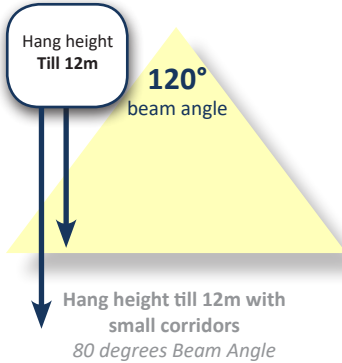

LED Tri Proof Light High Lumen
4000-4500 / 6000-6500 K - 120°

I16

Specificaties / Specifications:

120 cm 9750 LUMEN 75W	150 cm 12350 LUMEN 95W	150 cm 15860 LUMEN 122W	150 cm 19500 LUMEN 150W	180 cm 26000 LUMEN 200W	3 / 5 year** Warranty
CRI 80-85	Power Factor 0,98	IP65 Aluminium Alloy	Meanwell ELG Driver	Also with Emergency 2h kit available	Also with 1-10V Dimm available

120 cm
LED
Tri Proof HL

LED Wattage	Length	Lumen	Lumen/Watt	Weight	Led Qty	Lifetime
75W	1200 mm	9750	130	4.5 kg	432	50.000 h

150 cm
LED
Tri Proof HL

LED Wattage	Length	Lumen	Lumen/Watt	Weight	Led Qty	Lifetime
95W	1500 mm	12350	130	5.5 kg	540	50.000 h
122W	1500 mm	15860	130	5.6 kg	720	50.000 h
150W	1500 mm	19500	130	5.8 kg	864	50.000 h