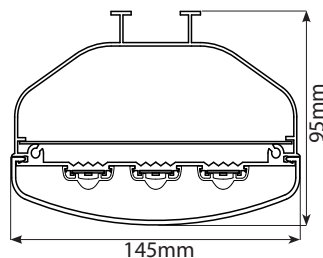

120 cm
LED
Tri Proof HL

LED Wattage	Length	Lumen	Lumen/Watt	Weight	Led Qty	Lifetime
75W	1200 mm	9750	130	4.5 kg	432	50.000 h

150 cm
LED
Tri Proof HL

LED Wattage	Length	Lumen	Lumen/Watt	Weight	Led Qty	Lifetime
95W	1500 mm	12350	130	5.5 kg	540	50.000 h
122W	1500 mm	15860	130	5.6 kg	720	50.000 h
150W	1500 mm	19500	130	5.8 kg	864	50.000 h

180 cm
LED
Tri Proof HL

LED Wattage	Length	Lumen	Lumen/Watt	Weight	Led Qty	Lifetime
200W	1800 mm	26000	130	7.0 kg	1152	50.000 h

Installatiemethoden

- Loop Hanging
- Ceiling Mounted
- Rope Hanging

** 5 Year Warranty: operating hours: ≤14 hours a day / 6 days per week
** 3 Year Warranty: operating hours: >14 hours a day / 6 days per week