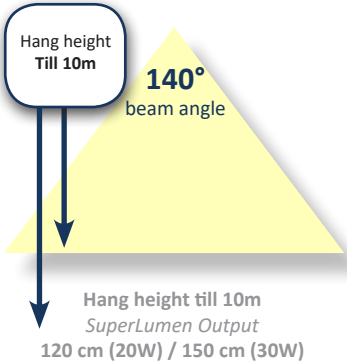

I1

Specificaties / Specifications:

150 LM/W*	120 cm 2700 LUMEN* 18W	120/150 cm 3000 LUMEN* 20W	150 cm 3300 LUMEN* 22W	150 cm 3750 LUMEN* 25W	150 cm 4500 LUMEN* 30W
CRI 82-85	Power Factor 0,93 - 0,96	Cap Base G13 Rotatable	LED 2835 Epistar Taiwan	Operating Temp. -25°C ~ +55°C	5 year** Warranty

120 cm
RetroFix™ Premium
Super Lumen

150 cm
RetroFix™ Premium
Super Lumen

RetroFix™ Wattage	Length	Lumen	Lumen/Watt	TL Wattage (incl CVSA)	Energy saving	Saving	Lifetime
18W	1200 mm	2700	150	43W	26W	60%	50.000 h
20W	1200 mm	3000	150	43W	23W	53%	50.000 h

RetroFix™ Wattage	Length	Lumen	Lumen/Watt	TL Wattage (incl CVSA)	Energy saving	Saving	Lifetime
20W	1500 mm	3000	150	70W	50W	71%	50.000 h
22W	1500 mm	3300	150	70W	48W	69%	50.000 h
25W	1500 mm	3750	150	70W	45W	64%	50.000 h
30W	1500 mm	4500	150	70W	40W	57%	50.000 h

Product dimensions	A1	A2	A3	D1	D2
RetroFix™ LED 60 cm	589	596	603	25	27
RetroFix™ LED 120 cm	1198	1205	1212	25	27
RetroFix™ LED 150 cm	1498	1507	1514	25	27

* Lumens are nominal values. Capacity and Lumens have a tolerance of +/- 5-10%.
 ** 5 Year Warranty: operating hours: ≤14 hours a day / 6 days per week
 ** 3 Year Warranty: operating hours: >14 hours a day / 6 days per week