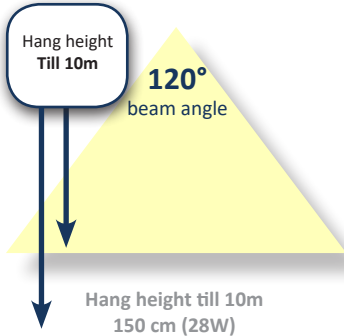

Producttoepassingen / Product applications:

3000-3500K 4000-4500K 6000-6500K	Magazijnen Warehouses	Productie Production	Schade-herstel

120 cm
Valtavallo G4

150 cm
Valtavallo G4

RetroFix™ Wattage	Length	Lumen	Lumen/ Watt	TL Wattage (incl CVSA)	Energy saving	Saving	Lifetime
19W	1200 mm	2470	130	43W	25W	58%	125.000 h

RetroFix™ Wattage	Length	Lumen	Lumen/ Watt	TL Wattage (incl CVSA)	Energy saving	Saving	Lifetime
24W	1500 mm	3120	130	70W	46W	66%	125.000 h
28W	1500 mm	3640	130	70W	42W	60%	125.000 h