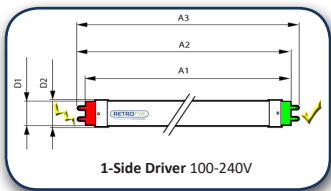

**120 cm**  
**Valtavalo E3**

RetroFix™ Wattage	Length	Lumen	Lumen/ Watt	TL Wattage (incl CVSA)	Energy saving	Saving	Lifetime
20W	1200 mm	2600	130	43W	23W	53%	64.000 h

**150 cm**  
**Valtavalo E3**

RetroFix™ Wattage	Length	Lumen	Lumen/ Watt	TL Wattage (incl CVSA)	Energy saving	Saving	Lifetime
25W	1500 mm	3250	130	70W	45W	64%	64.000 h

Product dimensions	A1	A2	A3	D1	D2
Valtavalo LED 120 cm	1198	1205	1212	25	27
Valtavalo LED 150 cm	1498	1507	1514	25	27

\* Lumens are nominal values. Capacity and Lumens have a tolerance of +/- 5-10%.  
\*\* 5 Year Warranty: operating hours: ≤14 hours a day / 6 days per week. Max. 35 degrees Celsius.