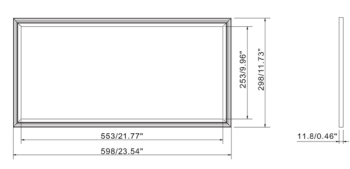

60x60

All dimension tolerance is ±0.5mm unless otherwise noted.

30x120

All dimension tolerance is ±0.5mm unless otherwise noted.

30x60

All dimension tolerance is ±0.5mm unless otherwise noted.

Installation

* Lumens are nominal values. Capacity and Lumens have a tolerance of +/- 5-10%.
 ** 5 Year Warranty: operating hours: ≤14 hours a day / 6 days per week
 *** 3 Year Warranty: operating hours: >14 hours a day / 6 days per week