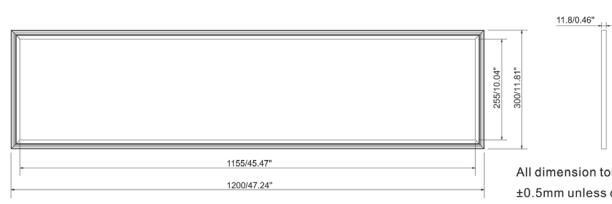

Economy LED Panel
100 LM/W

Also 0-10V Dimmable available

LED Wattage	Dimensions	Lumen	Lumen/Watt	Conv. Wattage (incl CVSA)	Energy saving	Saving	Lifetime
20W	30x60	2000	100	2x22W	24W	55%	50.000 h
40W	60x60	4000	100	4x22W	48W	55%	50.000 h
40W	30x120	4000	100	2x43W	46W	54%	50.000 h

60x60

All dimension tolerance is ±0.5mm unless otherwise noted.

30x120

All dimension tolerance is ±0.5mm unless otherwise noted.

30x60

All dimension tolerance is ±0.5mm unless otherwise noted.

Installation

* Lumens are nominal values. Capacity and Lumens have a tolerance of +/- 5-10%.
 ** 5 Year Warranty: operating hours: ≤14 hours a day / 6 days per week
 *** 3 Year Warranty: operating hours: >14 hours a day / 6 days per week