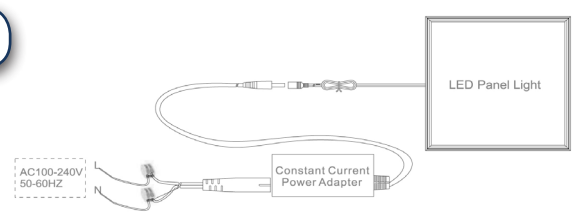

Economy LED Panel
100 LM/W

Also 0-10V Dimmable available

LED Wattage	Dimensions	Lumen	Lumen/Watt	Conv. Wattage (incl CVSA)	Energy saving	Saving	Lifetime
20W	30x60	2000	100	2x22W	24W	55%	50.000 h
40W	60x60	4000	100	4x22W	48W	55%	50.000 h
40W	30x120	4000	100	2x43W	46W	54%	50.000 h

60x60

All dimension tolerance is ±0.5mm unless otherwise noted.

30x120

All dimension tolerance is ±0.5mm unless otherwise noted.

30x60

All dimension tolerance is ±0.5mm unless otherwise noted.

Installation

* Lumens are nominal values. Capacity and Lumens have a tolerance of +/- 5-10%.
 ** 5 Year Warranty: operating hours: ≤14 hours a day / 6 days per week
 *** 3 Year Warranty: operating hours: >14 hours a day / 6 days per week