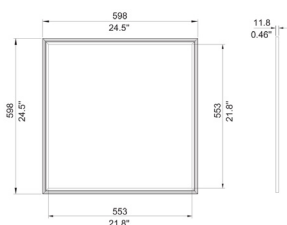

Economy LED Panel
100 LM/W

Also 0-10V Dimmable available

LED Wattage	Dimensions	Lumen	Lumen/Watt	Conv. Wattage (incl CVSA)	Energy saving	Saving	Lifetime
20W	30x60	2000	100	2x22W	24W	55%	50.000 h
40W	60x60	4000	100	4x22W	48W	55%	50.000 h
40W	30x120	4000	100	2x43W	46W	54%	50.000 h

60x60

All dimension tolerance is ±0.5mm unless otherwise noted.

30x120

All dimension tolerance is ±0.5mm unless otherwise noted.

30x60

All dimension tolerance is ±0.5mm unless otherwise noted.

Installation

* Lumens are nominal values. Capacity and Lumens have a tolerance of +/- 5-10%.
 ** 5 Year Warranty: operating hours: ≤14 hours a day / 6 days per week
 *** 3 Year Warranty: operating hours: >14 hours a day / 6 days per week