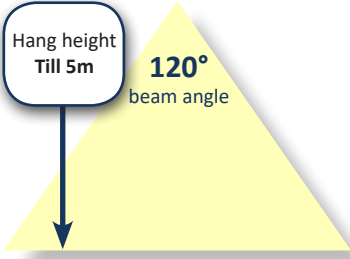

Economy LED Panel

100 LM/W - 40W - 3000 / 4000 / 6000K

17

Specifications / Specifications:

20W 30x60 2000 LUMEN	40W 60x60 4000 LUMEN	40W 30x120 4000 LUMEN	3 / 5 year** Warranty	Suspension Kit available	Surface Mounting Kit available
CRI 80>	Power Factor 0,95	100-240 Volt	Temp -20 ~ +40 C	Also 0-10V Dimmable available	UGR <19 available

Economy LED Panel
100 LM/W

Also 0-10V Dimmable available

LED Wattage	Dimensions	Lumen	Lumen/Watt	Conv. Wattage (incl CVSA)	Energy saving	Saving	Lifetime
20W	30x60	2000	100	2x22W	24W	55%	50.000 h
40W	60x60	4000	100	4x22W	48W	55%	50.000 h
40W	30x120	4000	100	2x43W	46W	54%	50.000 h