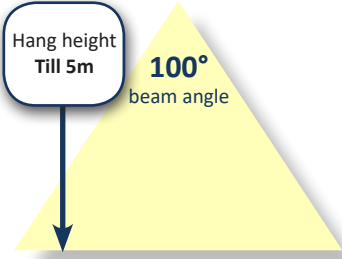

LED Downlight

3000 / 4000 / 6000 K - 100°

19

Specificaties / Specifications:

9W 911 LUMEN	16W 1593 LUMEN	21W 2100 LUMEN	LED 3030 Nichia	Ceiling Light Price on Request 10W / 15W / 22W	3 / 5 year** Warranty
CRI 80 >	Power Factor 0,90 >	IP20 / HACCP	100-240 Volt	Dimmable 1-10V / DALI / Triac Price on Request 9W Ø164mm 15W Ø245mm	