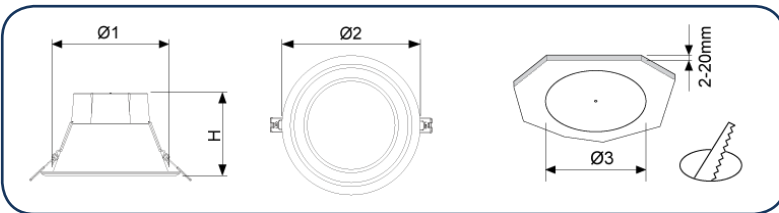

21W
LED Downlight

LED Wattage	Ø	Lumen	Lumen/Watt	PLC Wattage (incl CVSA)	Energy saving	Saving	Lifetime
21W	217 mm	1999	100	2x31	41W	66%	50.000 h

Product dimensions	Ø1	Ø2	Ø3	H
LED DL 9W	193	217	200	110
LED DL 16W	193	217	200	110
LED DL 21W	193	217	200	110
DIMM Flat DL 9W	164	164	155	11
DIMM Flat DL 15W	245	245	230	11