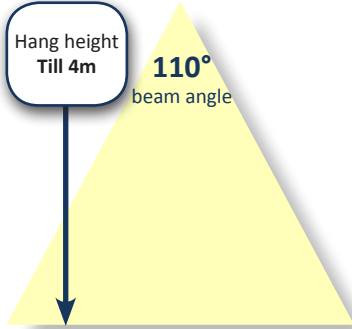

RetroFix
30W Street Light

| LED Wattage | Installation Height | Lumen/Watt (LED chips) | Conventional Wattage | Energy saving | Saving | Lifetime (L70) | Weight Fixture |
|-------------|---------------------|------------------------|----------------------|---------------|--------|----------------|----------------|
| 30W | till 4m | 110 | 96W | 66W | 69% | 50.000 h | 3,00kg |

Dimensions