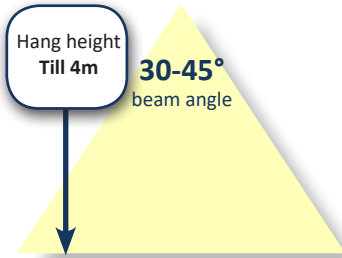

LED Track Light Cato

Specificaties / Specifications:

Cato 1100 LUMEN 9W	Cato 2000 LUMEN 15W	Cato 3000 LUMEN 22W	PHILIPS Fortimo SLM G6 LED Module	Nordic Adapter	
CRI 80 >	Power Factor 0,9 >	Colors ☐ ☒ ☐	100-240 Volt	PHILIPS Xitanium LED Driver	3 / 5 year** Warranty

Producttoepassingen / Product applications:

Warm White 2700-3000K	Neutral White 4000-4500K	Retail

Cato 1100 LM
9W
LED Track Light

☐ ☒ ☐

LED Wattage	Lumen	Lumen/Watt	Conv. Wattage	∅	Height	Energy saving	Saving	Lifetime
9W	1100	130-140	39W	100 mm	97 mm	30W	77%	50.000 h

Cato 2000 LM
15W
LED Track Light

☐ ☒ ☐

LED Wattage	Lumen	Lumen/Watt	Conv. Wattage	∅	Height	Energy saving	Saving	Lifetime
15W	2000	130-140	39W	100 mm	97 mm	24W	62%	50.000 h

Cato 3000 LM
22W
LED Track Light

☐ ☒ ☐

LED Wattage	Lumen	Lumen/Watt	Conv. Wattage	∅	Height	Energy saving	Saving	Lifetime
22W	3000	130-140	77W	116 mm	97 mm	55W	71%	50.000 h

** 5 Year Warranty: operating hours: ≤14 hours a day / 6 days per week

** 3 Year Warranty: operating hours: >14 hours a day / 6 days per week