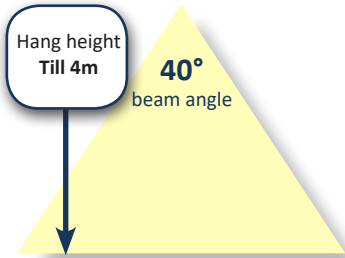

LED Track Light Chalice
 2000 / 3000 LM

Specificaties / Specifications:

Chalice 2000 LUMEN 15W	Chalice 3000 LUMEN 22W	PHILIPS Fortimo SLM G4 LED Module	PHILIPS Xitanium LED Driver	Colors ○ ●	Tracks & Connectors available
CRI 80 >	Power Factor 0,9 >	Nordic Adapter	100-240 Volt	3 / 5 year** Warranty	