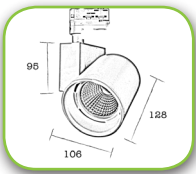

** 5 Year Warranty: operating hours: ≤14 hours a day / 6 days per week
** 3 Year Warranty: operating hours: >14 hours a day / 6 days per week