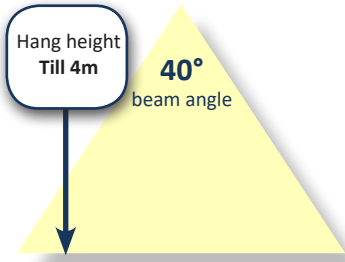

LED Track Light Center
 2000 / 3000 LM

Specificaties / Specifications:

Center 2000 LUMEN 15W	Center 3000 LUMEN 22W	PHILIPS Fortimo SLM G6 LED Module	PHILIPS Xitanium LED Driver	Colors ○ ●	Tracks & Connectors available
CRI 80 >	Power Factor 0,9 >	Nordic Adapter	100-240 Volt	3 / 5 year** Warranty	