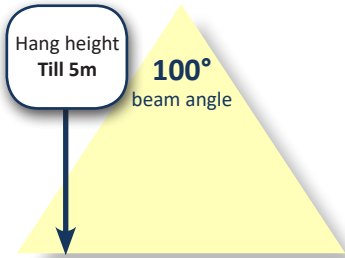

R6

LED Downlight
3000 / 4000 / 6000 K - 100°

Specificaties / Specifications:

9W 911 LUMEN	16W 1593 LUMEN	21W 2100 LUMEN	LED 3030 Nichia	Ceiling Light Price on Request 10W / 15W / 22W	3 / 5 year** Warranty
CRI 80 >	Power Factor 0,90 >	IP20 / HACCP	100-240 Volt	Dimmable 1-10V / DALI / Triac Price on Request 9W Ø164mm 15W Ø245mm	