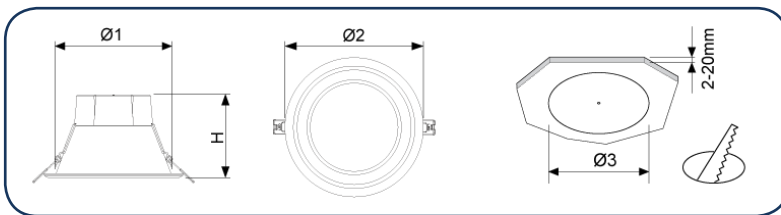

21W
LED Downlight

LED Wattage	Ø	Lumen	Lumen/Watt	PLC Wattage (incl CVSA)	Energy saving	Saving	Lifetime
21W	217 mm	1999	100	2x31	41W	66%	50.000 h

Product dimensions	Ø1	Ø2	Ø3	H
LED DL 9W	193	217	200	110
LED DL 16W	193	217	200	110
LED DL 21W	193	217	200	110
DIMM Flat DL 9W	164	164	155	11
DIMM Flat DL 15W	245	245	230	11