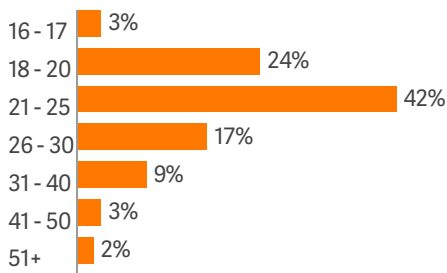

ADDRESS

EC Cambridge,
Gibson House
57-61
Burleigh Street
Cambridge
Cambridgeshire CB1 1DJ
UK

PHONE NUMBER

+44 (0) 1223 464364

EMERGENCY NUMBER

+44 (0)7966976513
(For use outside of office hours)

OPENING HOURS

0830 - 1700 GMT

Director of Studies

AGE MIX

NATIONALITY MIX