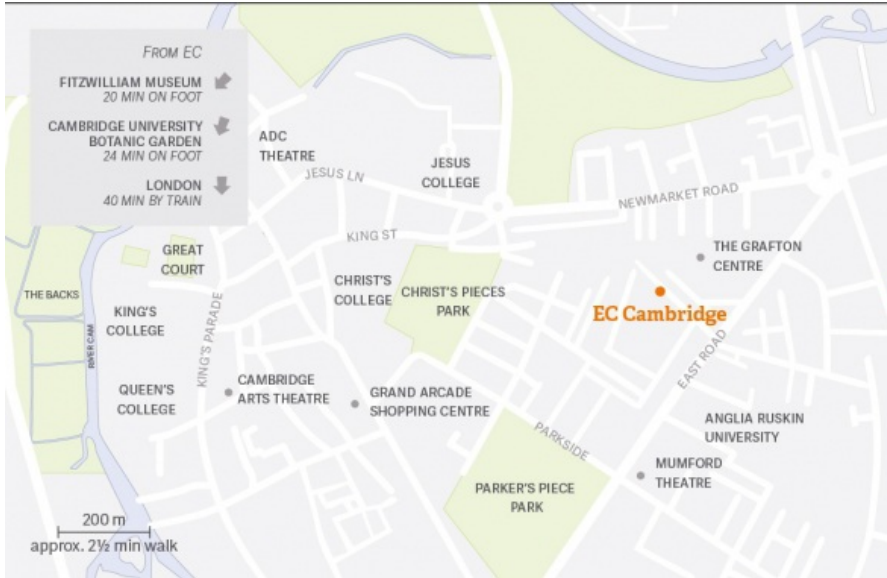

# EC Cambridge

*EC Cambridge is one of the only language schools in the heart of the city. The school is situated in a very modern building adjacent to one of Cambridge's main shopping areas.*

## LOCATION

- One of the only English schools in the city centre
- Short walk to King's College Chapel
- Convenient for shops and public transport

**ADDRESS**

EC Cambridge,  
Gibson House  
57-61  
Burleigh Street  
Cambridge  
Cambridgeshire CB1 1DJ  
UK